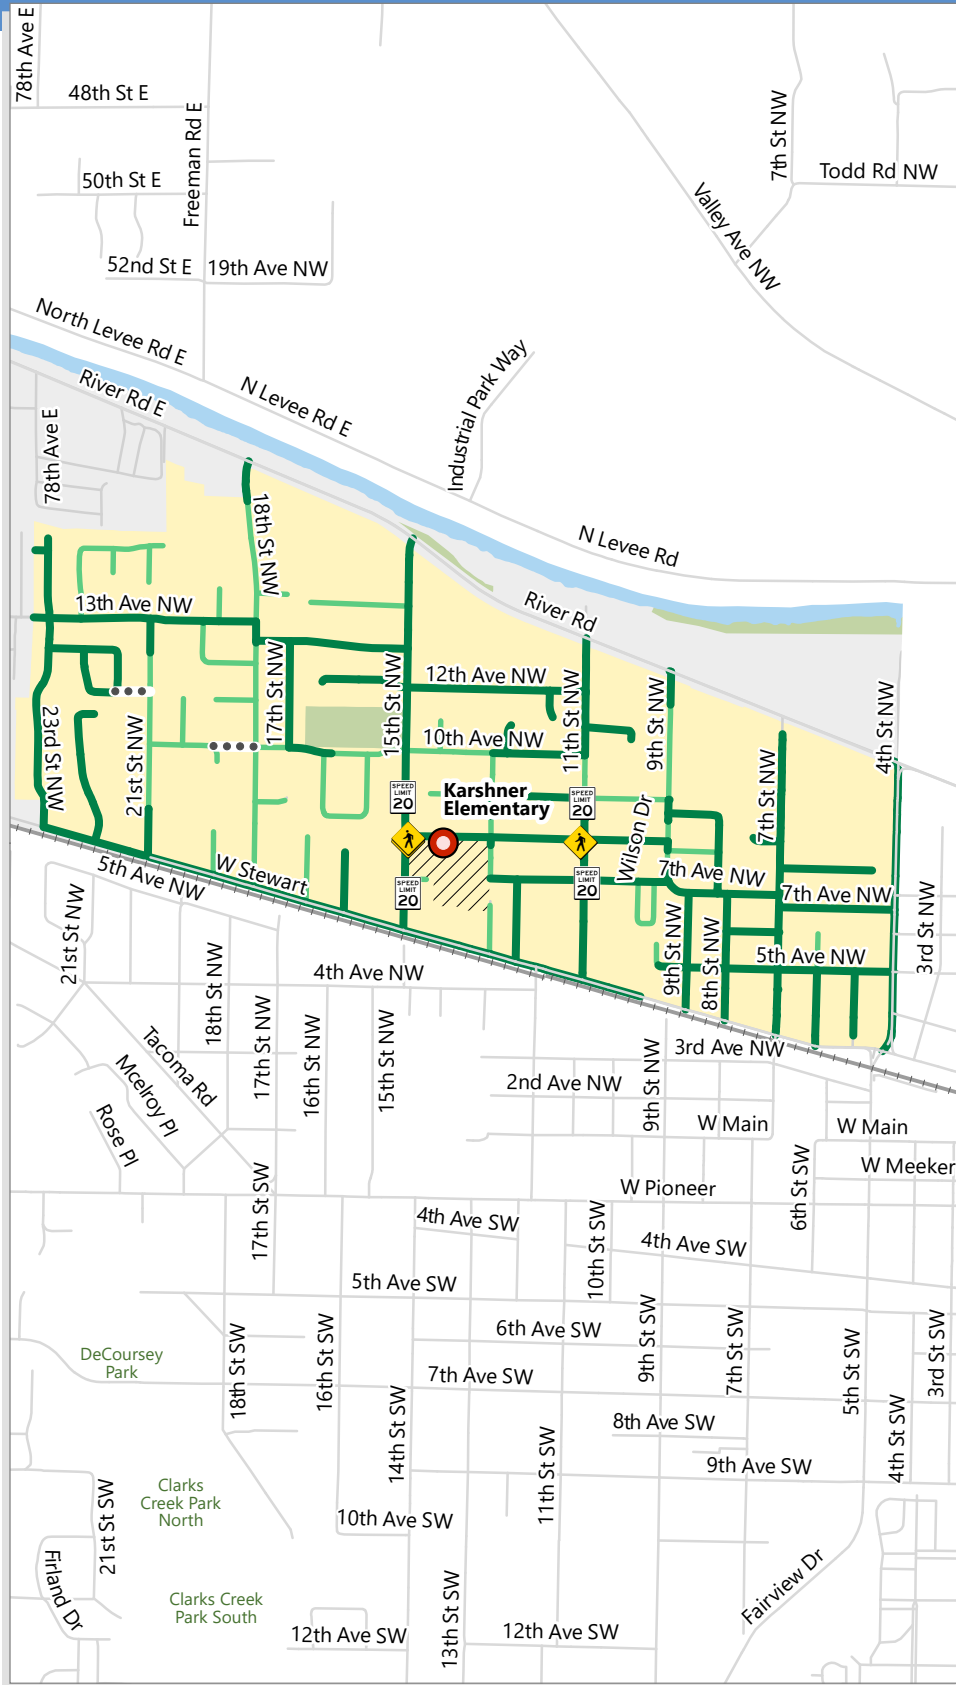

School Walking Routes

Karshner Elementary

-  School
-  School speed zone
-  Walk route with paved pathway
-  Walk route
-  Railroad
-  Pedestrian pathway
-  Attendance area
-  School property
-  Crosswalk supervision
-  Park
-  Walk zone

The school walk map has been created in consultation with the Washington State School Walk and Bike Routes: A Guide for Planning and Improving Walk and Bike to School Options for Students (February 2015) and the Washington State School Administrator's Guide to School Walk Routes and Student Pedestrian Safety (July 2003).