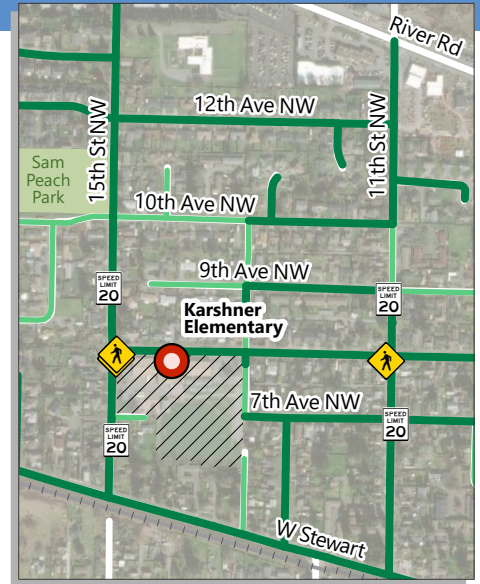

School Walking Routes

Karshner Elementary

-  School
-  School speed zone
-  Walk route with paved pathway
-  Walk route
-  Railroad
-  Pedestrian pathway
-  Attendance area
-  School property
-  Crosswalk supervision
-  Park
-  Walk zone

The school walk map has been created in consultation with the Washington State School Walk and Bike Routes: A Guide for Planning and Improving Walk and Bike to School Options for Students (February 2015) and the Washington State School Administrator's Guide to School Walk Routes and Student Pedestrian Safety (July 2003).