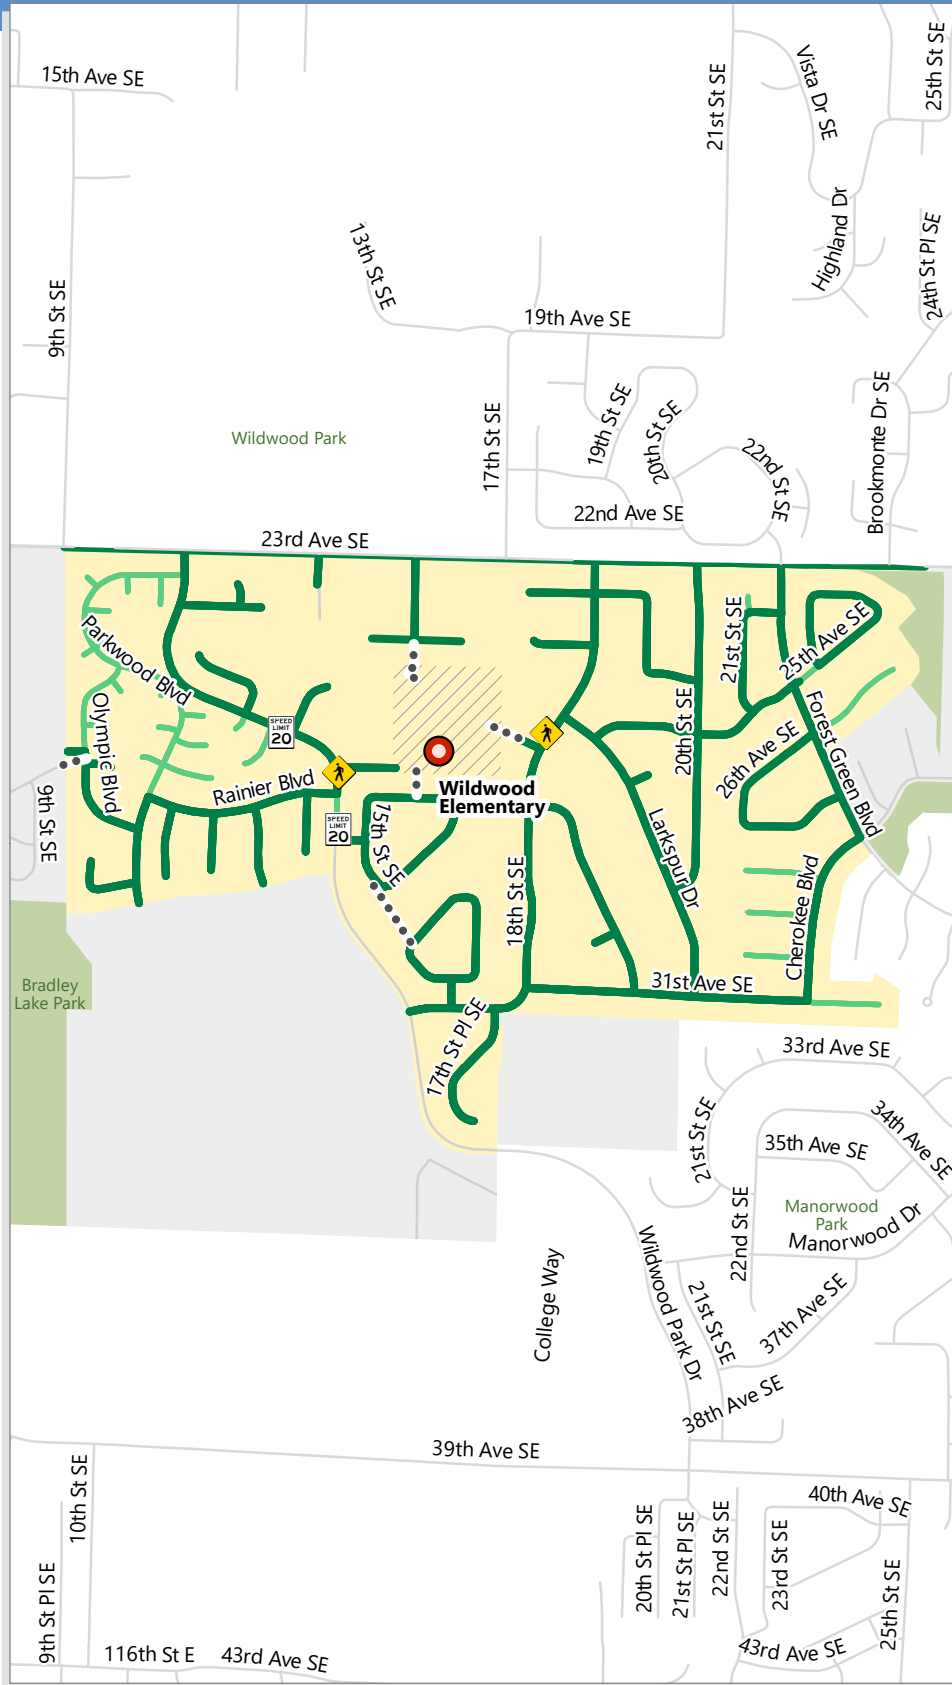

# School Walking Routes

## Wildwood Elementary

-  School
-  School speed zone
-  Walk route with paved pathway
-  Walk route
-  Railroad
-  Pedestrian pathway
-  Attendance area
-  School property
-  Crosswalk supervision
-  Park
-  Walk zone

The school walk map has been created in consultation with the Washington State School Walk and Bike Routes: A Guide for Planning and Improving Walk and Bike to School Options for Students (February 2015) and the Washington State School Administrator's Guide to School Walk Routes and Student Pedestrian Safety (July 2003).