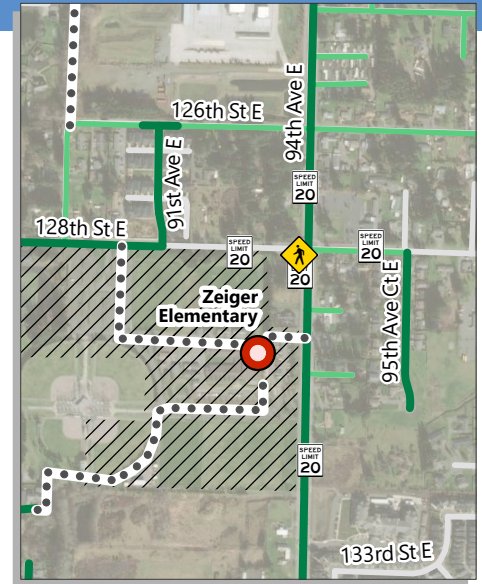

School Walking Routes

Zeiger Elementary

-  School
-  School speed zone
-  Walk route with paved pathway
-  Walk route
-  Railroad
-  Pedestrian pathway
-  Attendance area
-  School property
-  Crosswalk supervision
-  Park
-  Walk zone

The school walk map has been created in consultation with the Washington State School Walk and Bike Routes: A Guide for Planning and Improving Walk and Bike to School Options for Students (February 2015) and the Washington State School Administrator's Guide to School Walk Routes and Student Pedestrian Safety (July 2003).