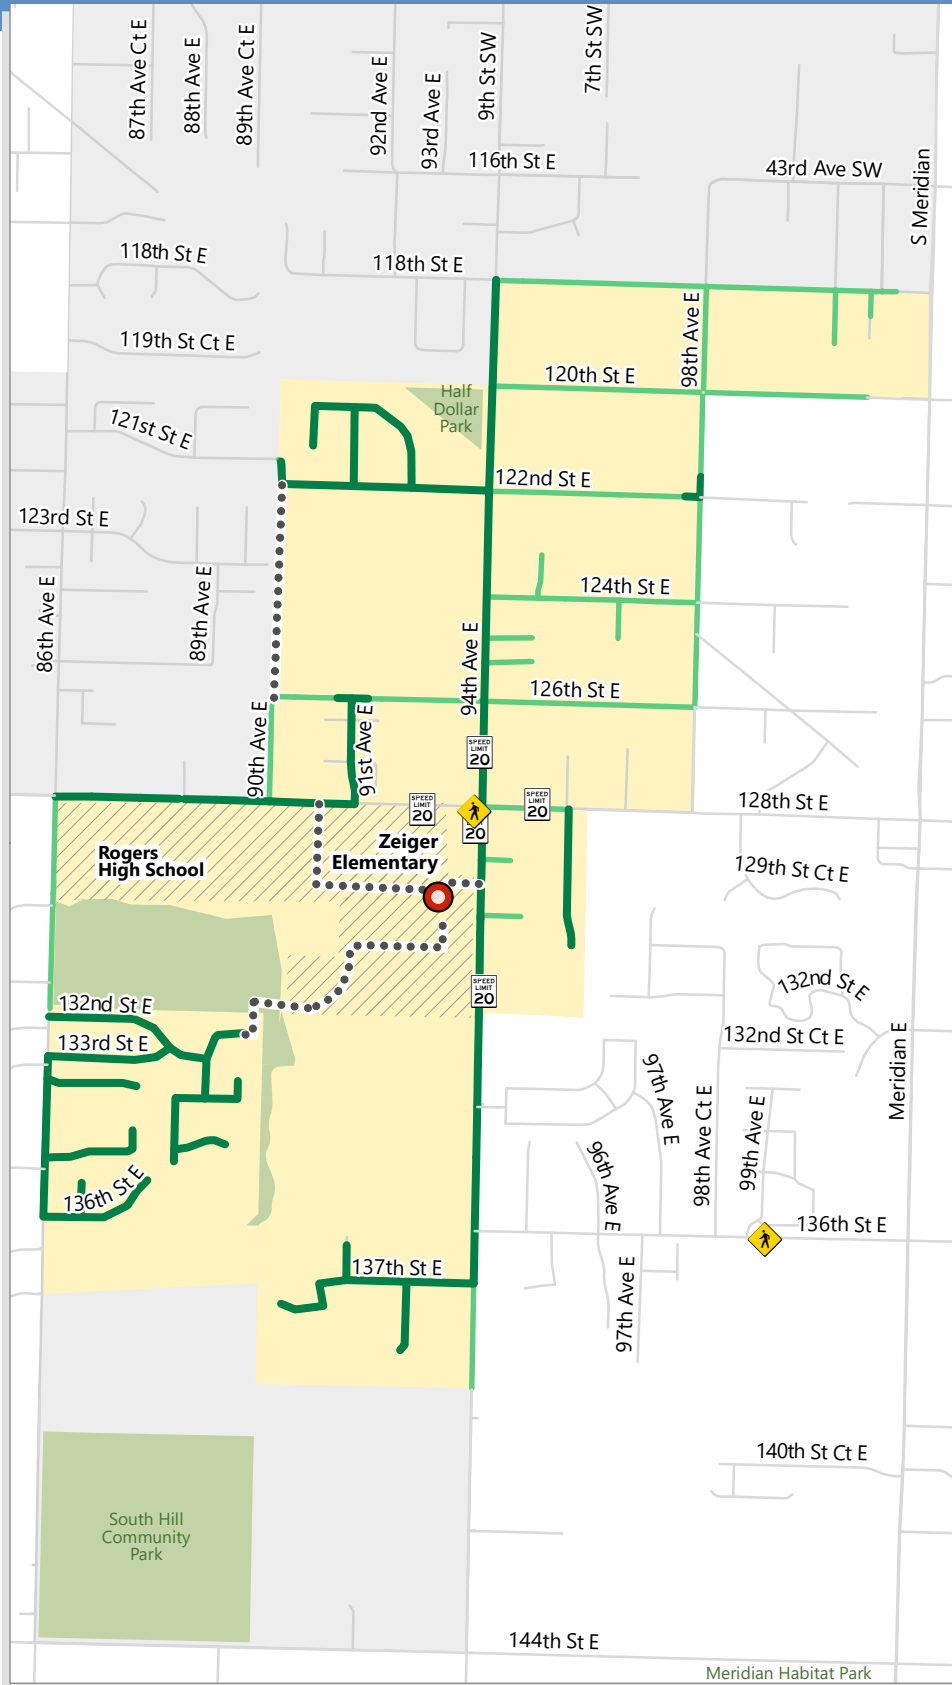

School Walking Routes

Zeiger Elementary

-  School
-  School speed zone
-  Walk route with paved pathway
-  Walk route
-  Railroad
-  Pedestrian pathway
-  Attendance area
-  School property
-  Crosswalk supervision
-  Park
-  Walk zone

The school walk map has been created in consultation with the Washington State School Walk and Bike Routes: A Guide for Planning and Improving Walk and Bike to School Options for Students (February 2015) and the Washington State School Administrator's Guide to School Walk Routes and Student Pedestrian Safety (July 2003).