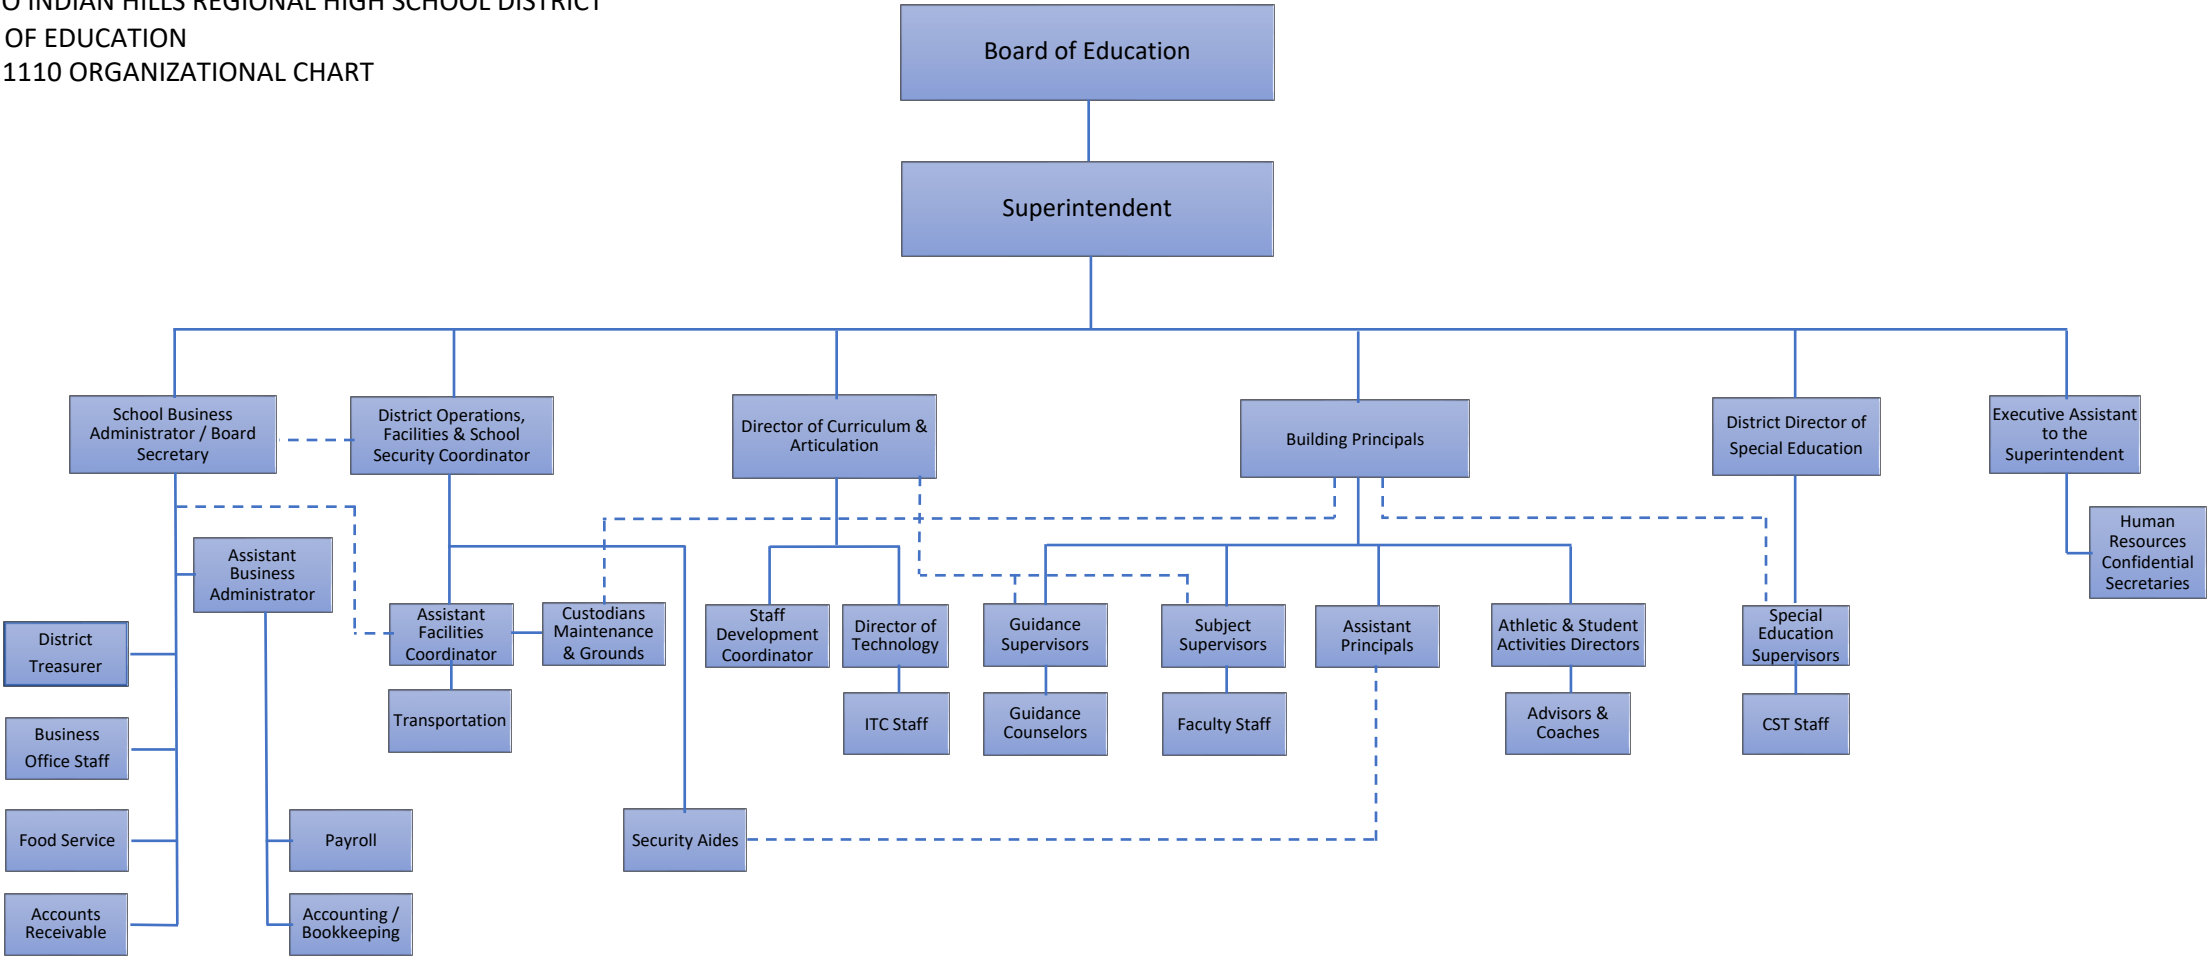

RAMAPO INDIAN HILLS REGIONAL HIGH SCHOOL DISTRICT
 BOARD OF EDUCATION
 POLICY 1110 ORGANIZATIONAL CHART

Revised 7/25/22
 Effective 7/25/22