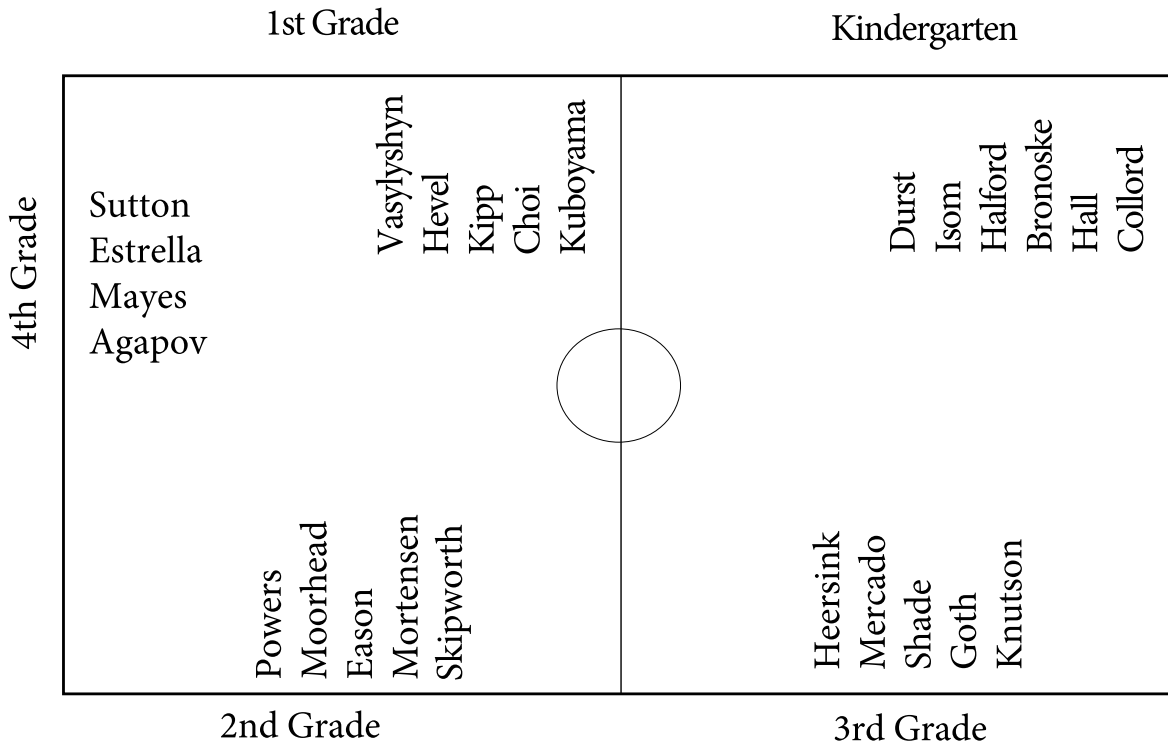

AM/RECESS LINE UP

AM- ALL students enter through door closest to cafeteria.

Recess- Students enter through doors closest to classroom.

6TH GRADE ON RAMPS-AM ONLY

Collord

Building - Gym Entrance